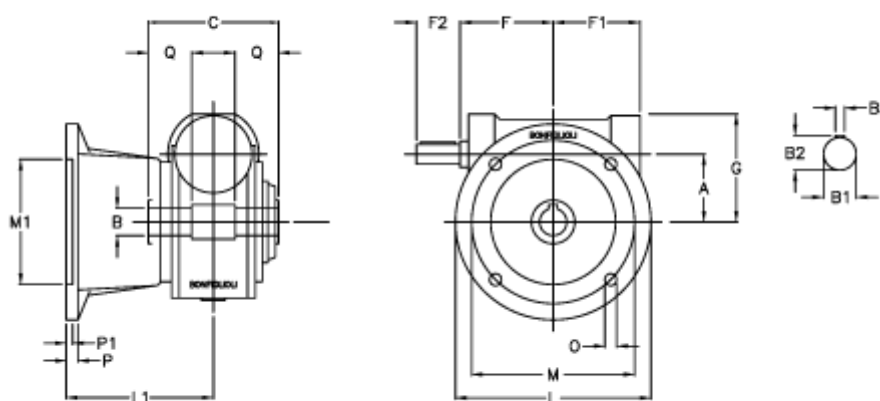

Data Sheet

Article number: 3901044020600

Description: Worm gear with solid input shaft
VF 44FA-20-HS

Measures

a	= 44.6	F1 = 54	P = 9
B	= 18	F2 = 30	P1 = 7
B1	= 11	g = 71	Q = 24.5
B2	= 12.5	L = 110	
B3	= 4	L1 = 90	
C	= 64	m = 87	
Description	= VF 44FA-xx-HS	M1 = 60	
F	= 54	O = 8.5	